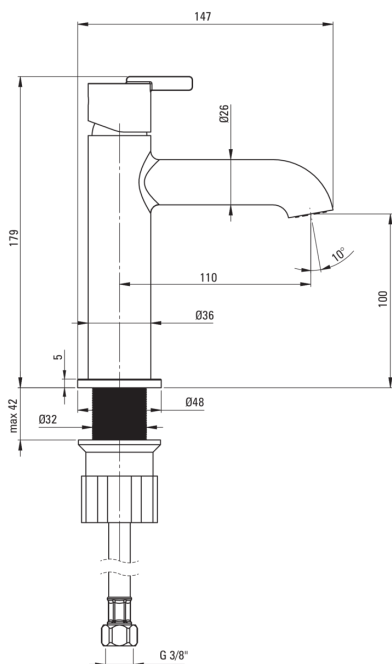

SILIA

Washbasin tap

Product code: BQS_R20M

EAN: 5907650826897

Color: brushed gold

Warranty [years]: 7

Mixer

Finish	brushed gold
Mixer type	single-handle, mixer
Installation method	standing
Flow class [l/min]	Z - 4-9 l/min
Acoustic group [db]	I (x ≤ 20)

Mixer cartridge

Ceramic cartridge size	25 mm
------------------------	-------

Spouts

Spout type	still
Mixer spout range [mm]	110
Material	brass

Aerators

Aerator type	swivel, flat
Aerator size	M18

Connecting hoses

Length [mm]	450
Installation thread	3/8"
Connection thread	M10

Features:

- Noble form and timeless simplicity
- The mounting sleeve facilitates the installation of the mixer
- The movable aerator allows you to direct the water stream
- Only the best materials, the quality of which has been confirmed by laboratory tests
- The mixer is equipped with a stream aerator
- The mixer body is made of the highest quality brass
- 45 cm connection hoses included
- Z flow class (4-9 l/min) allowing for water consumption reduction
- The offer includes a cleaning agent for fixtures in all colors
- Innovative and easy to maintain brushed gold coating